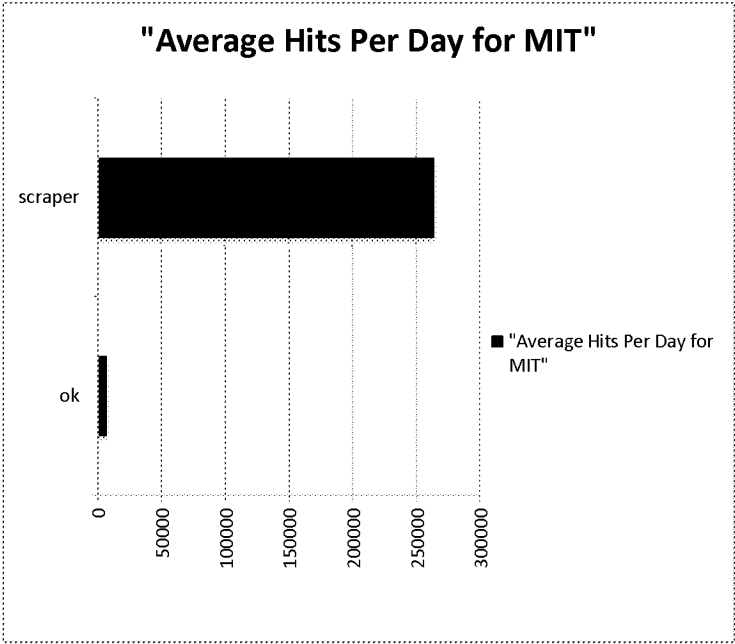

M	N	O	P	Q	R	S
1							
2							
3							
4							
5							
6							
7							
8							
9							
10							
11							
12							
13							
14							
15							
16							
17							
18							
19							
20							
21							
22							
23							
24							
25							
26							
27							
28							
29							
30							
31							
32							
33							
34							
35							
36							
37							
38